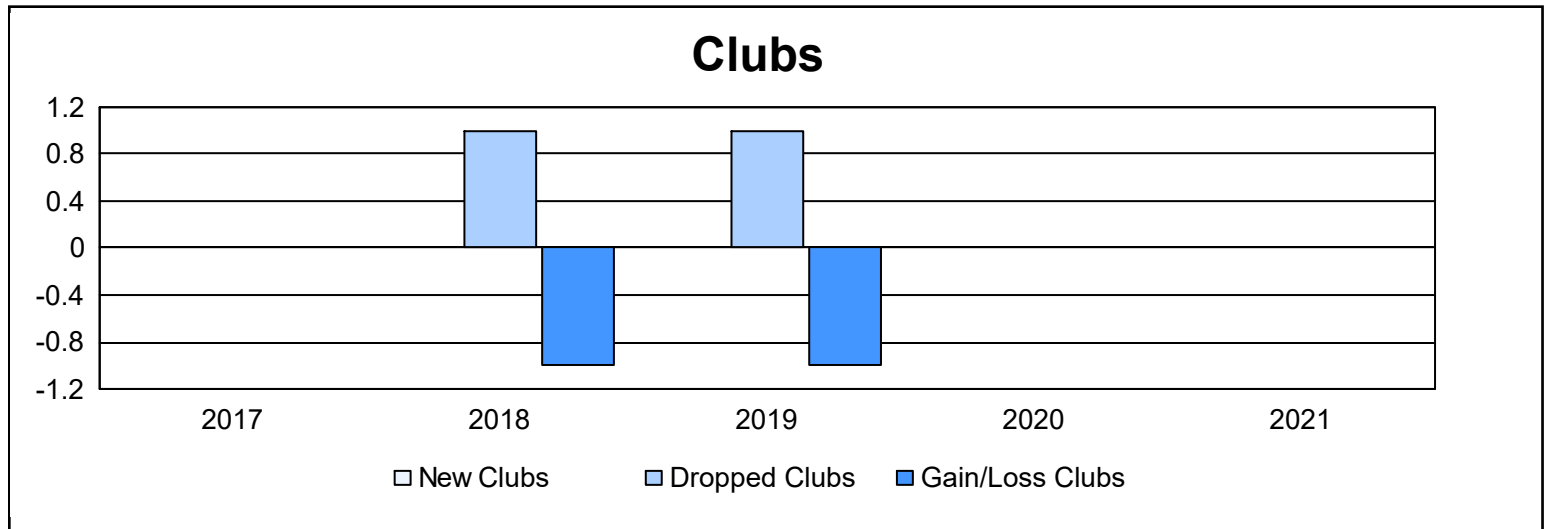

Year	New Clubs	Dropped Clubs	Gain/ Loss Clubs	New Members	Charter Members	Reinstate Members	Transfer Members	Total Member Added	Total Members Dropped	Gain/ Loss Members
2016-2017	0	0	0	137	1	4	6	148	167	-19
2017-2018	0	1	-1	101	0	11	11	123	195	-72
2018-2019	0	1	-1	95	0	3	2	100	157	-57
2019-2020	0	0	0	87	0	9	3	99	153	-54
2020-2021	0	0	0	39	0	4	11	54	145	-91
<b>Average</b>	<b>0</b>	<b>0</b>	<b>0</b>	<b>92</b>	<b>0</b>	<b>6</b>	<b>7</b>	<b>105</b>	<b>163</b>	<b>-59</b>

### Membership Composition June 2021 Cumulative