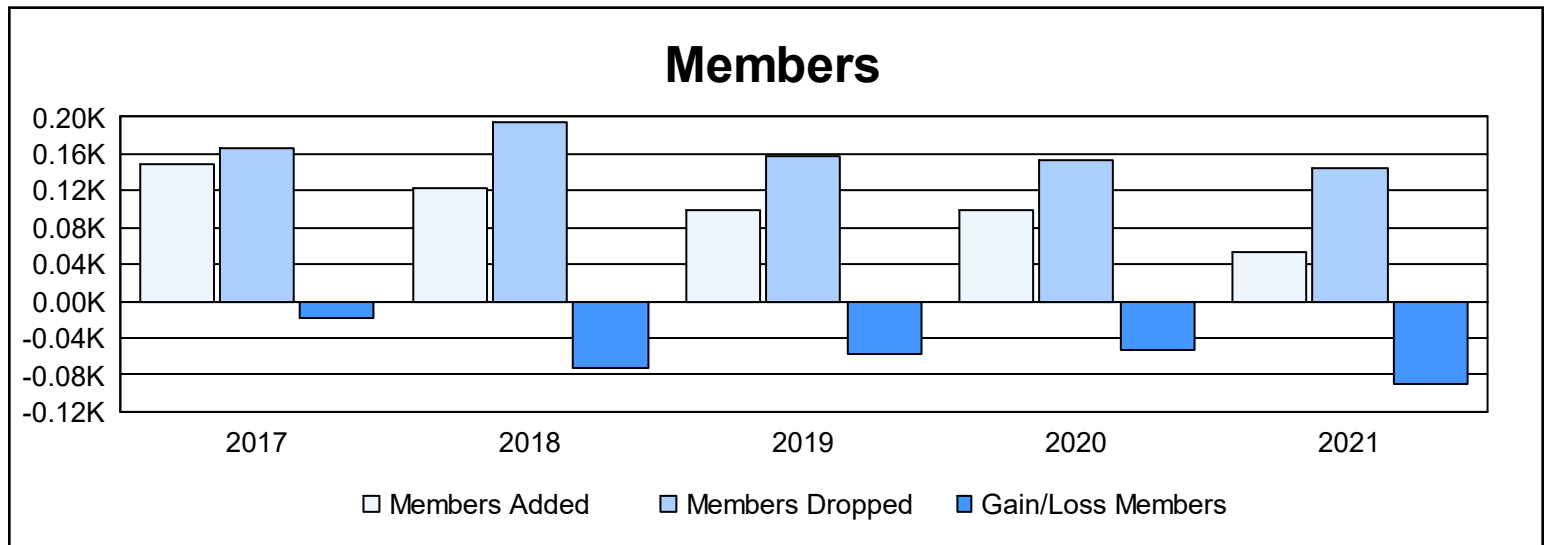

Year	New Clubs	Dropped Clubs	Gain/ Loss Clubs	New Members	Charter Members	Reinstate Members	Transfer Members	Total Member Added	Total Members Dropped	Gain/ Loss Members
2016-2017	0	0	0	137	1	4	6	148	167	-19
2017-2018	0	1	-1	101	0	11	11	123	195	-72
2018-2019	0	1	-1	95	0	3	2	100	157	-57
2019-2020	0	0	0	87	0	9	3	99	153	-54
2020-2021	0	0	0	39	0	4	11	54	145	-91
<b>Average</b>	<b>0</b>	<b>0</b>	<b>0</b>	<b>92</b>	<b>0</b>	<b>6</b>	<b>7</b>	<b>105</b>	<b>163</b>	<b>-59</b>

### Membership Composition June 2021 Cumulative